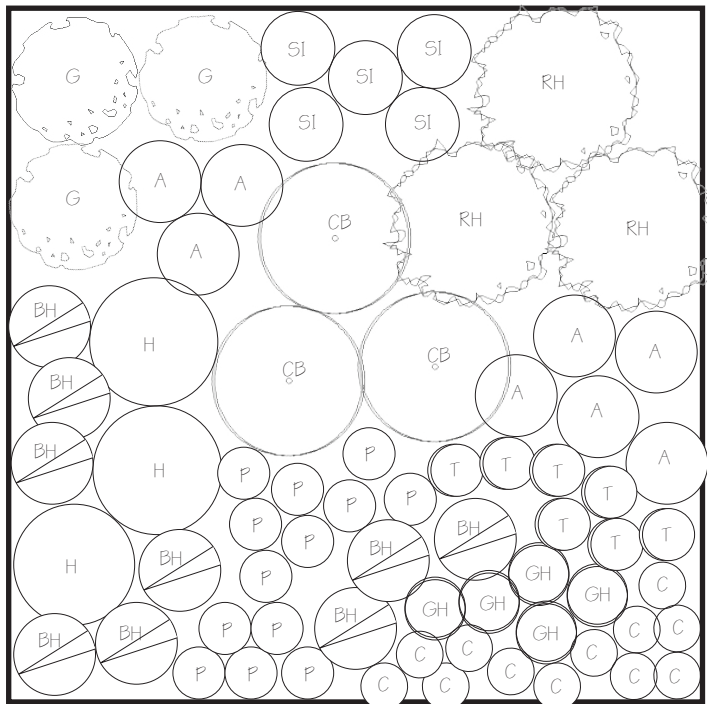

# GARDEN COMBINATIONS

## 2014

Plant List:

- RH - Krossa Regal Hosta (3)
- SI - Caesar's Brother Siberian Iris (5)
- G - Dwarf Goats Beard (3)
- A - White Japanese Anemone (8)
- CB - Cimicifuga 'Bugbane' (3)
- H - Sum And Substance Hosta (3)
- BH - Hadspen Blue Hosta (9)
- P - Heartleaf Bergenia Pigsqueak (13)
- T - Turtlehead (7)
- GH - Hakone Grass 'All Gold' (5)
- C - Plumpudding Coralbell (12)