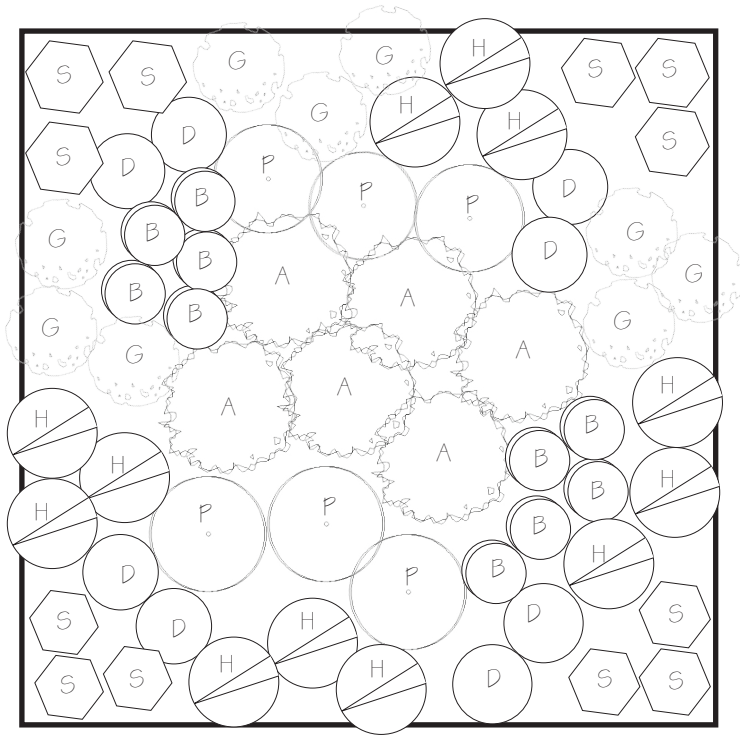

Plant List:

- GB - Boxwood 'Green Mountain' (3)
- B - Dwarf Barberry 'Pygmy' (6)
- BH - Hadspen Blue Hosta (12)
- H - Hakone Grass 'All Gold' (28)

PLANT PROPORTIONS

Dwarf Barberry 'Pygmy'

Hadspen Blue Hosta

Hakone Grass 'All Gold'

Boxwood 'Green Mountain'

**TEL:** (708) 443-3381

**WEBSITE:** <http://hulenlandscape.com>

**MAIL:** P.O. Box 6182

River Forest, Illinois 60305

Plant List:

- A - Agastache 'Blue Fortune' (6)
- P - Persicaria 'Fire Tail' (6)
- D - Shasta Daisy (8)
- B - Black-Eyed Susan 'Little Susan' (10)
- H - Hummelo (12)
- S - Salvia 'May Night' (12)
- G - Moorhexe Grass (9)

PLANT PROPORTIONS

Shasta Daisy  
Early Summer Bloom

Hummelo  
Summer Bloom

Persicaria 'Fire Tail'  
Summer Bloom

Agastache 'Blue Fortune'  
Fall Bloom

Salvia 'May Night'  
Early Summer Bloom

Moorhexe Grass  
Fall Color