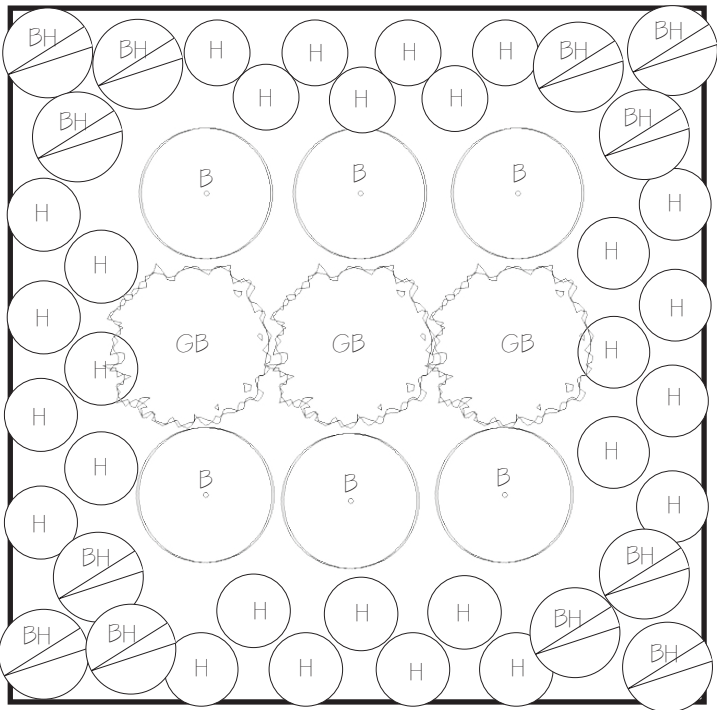

Plant List:

- GB - Boxwood 'Green Mountain' (3)
- B - Dwarf Barberry 'Pygmy' (6)
- BH - Hadspen Blue Hosta (12)
- H - Hakone Grass 'All Gold' (28)

PLANT PROPORTIONS

Dwarf Barberry 'Pygmy'

Hadspen Blue Hosta