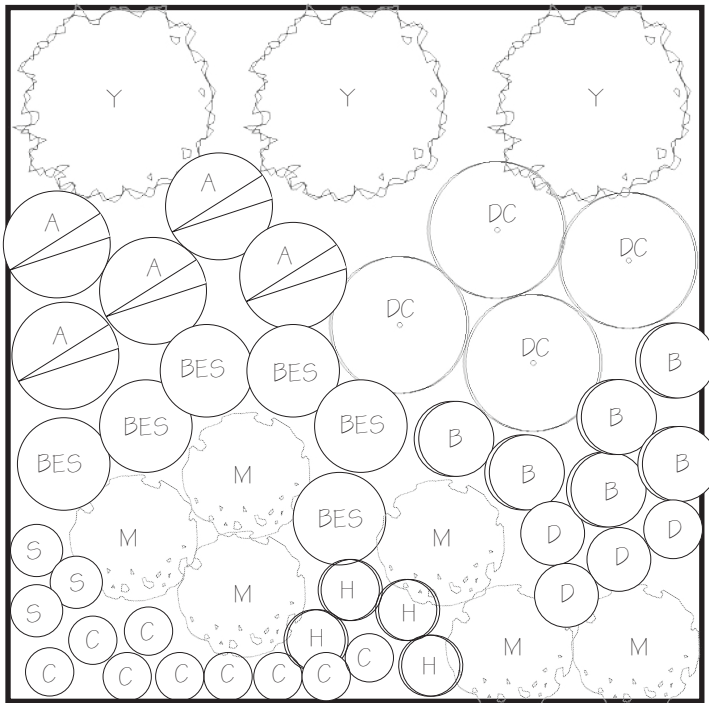

## PLANT PROPORTIONS

Shata Daisy  
Early Summer Bloom

Cranesbill 'Rozanne'  
Summer Bloom

Bee Balm 'Pink Delight'  
Summer Bloom

May Night Sage  
Spring Bloom

Caryopteris 'Petit Bleu'  
Summer Bloom

Agastache 'Blue Fortune'  
Fall Bloom

Helenium 'Mardi Gras'  
Summer Bloom

Moorhexe Grass  
Fall Color

Black-Eyed Susan  
Summer Bloom

Yew  
Other Plants Leaves

### Plant List:

- Y - Yew (3)
- A - Agastache 'Blue Fortune' (5)
- DC - Caryopteris 'Petit Bleu' (4)
- B - Bee Balm 'Pink Delight' (6)
- D - Shata Daisy (4)
- M - Moorhexe Grass (6)
- BES - Black-Eyed Susan (6)
- S - May Night Sage (3)
- C - Cranesbill 'Rozanne' (9)
- H - Helenium 'Mardi Gras' (4)