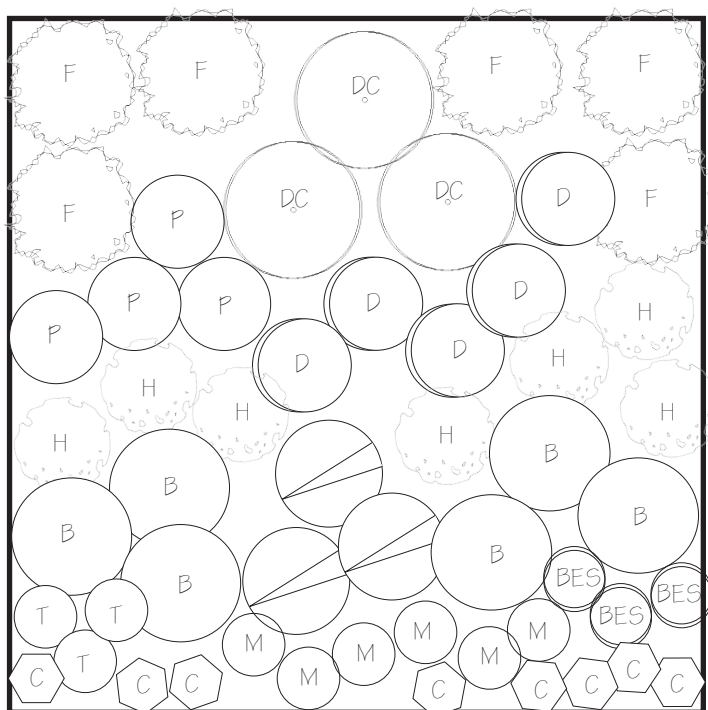

### Plant List:

- Y - Yew (3)
- A - Agastache 'Blue Fortune' (5)
- DC - Caryopteris 'Petit Bleu' (4)
- B - Bee Balm 'Pink Delight' (6)
- D - Shata Daisy (4)
- M - Moorhexe Grass (6)
- BES - Black-Eyed Susan (6)
- S - May Night Sage (3)
- C - Cranesbill 'Rozanne' (9)
- H - Helenium 'Mardi Gras' (4)

Hummelo  
Early Summer Bloom

Salvia 'May Night'  
Spring Bloom

Caryopteris 'Petit Bleu'  
Summer Bloom

Feather Reed Grass  
Fall Color

Black-Eyed Susan 'Little Susan'  
Summer Bloom

Boxwood 'Green Velvet'  
Carex Morrowii 'Ice Dance'  
Other Plants Leaves

**Plant List:**

- F - Feather Reed Grass (6)
- DC - Caryopteris 'Petit Bleu' (2)
- P - Purple Coneflower (4)
- D - Becky Shasta Daisy (5)
- H - Hummelo (7)
- B - Boxwood 'Green Velvet' (6)
- T - Turtlehead (3)
- BES - Black-Eyed Susan 'Little Susan' (3)
- M - Salvia 'May Night' (6)
- C - Carex Morrowii 'Ice Dance' (8)

Plant List:

- GB - Boxwood 'Green Mountain' (3)
- B - Dwarf Barberry 'Pygmy' (6)
- BH - Hadspen Blue Hosta (12)
- H - Hakone Grass 'All Gold' (28)

PLANT PROPORTIONS

Dwarf Barberry 'Pygmy'

Hadspen Blue Hosta